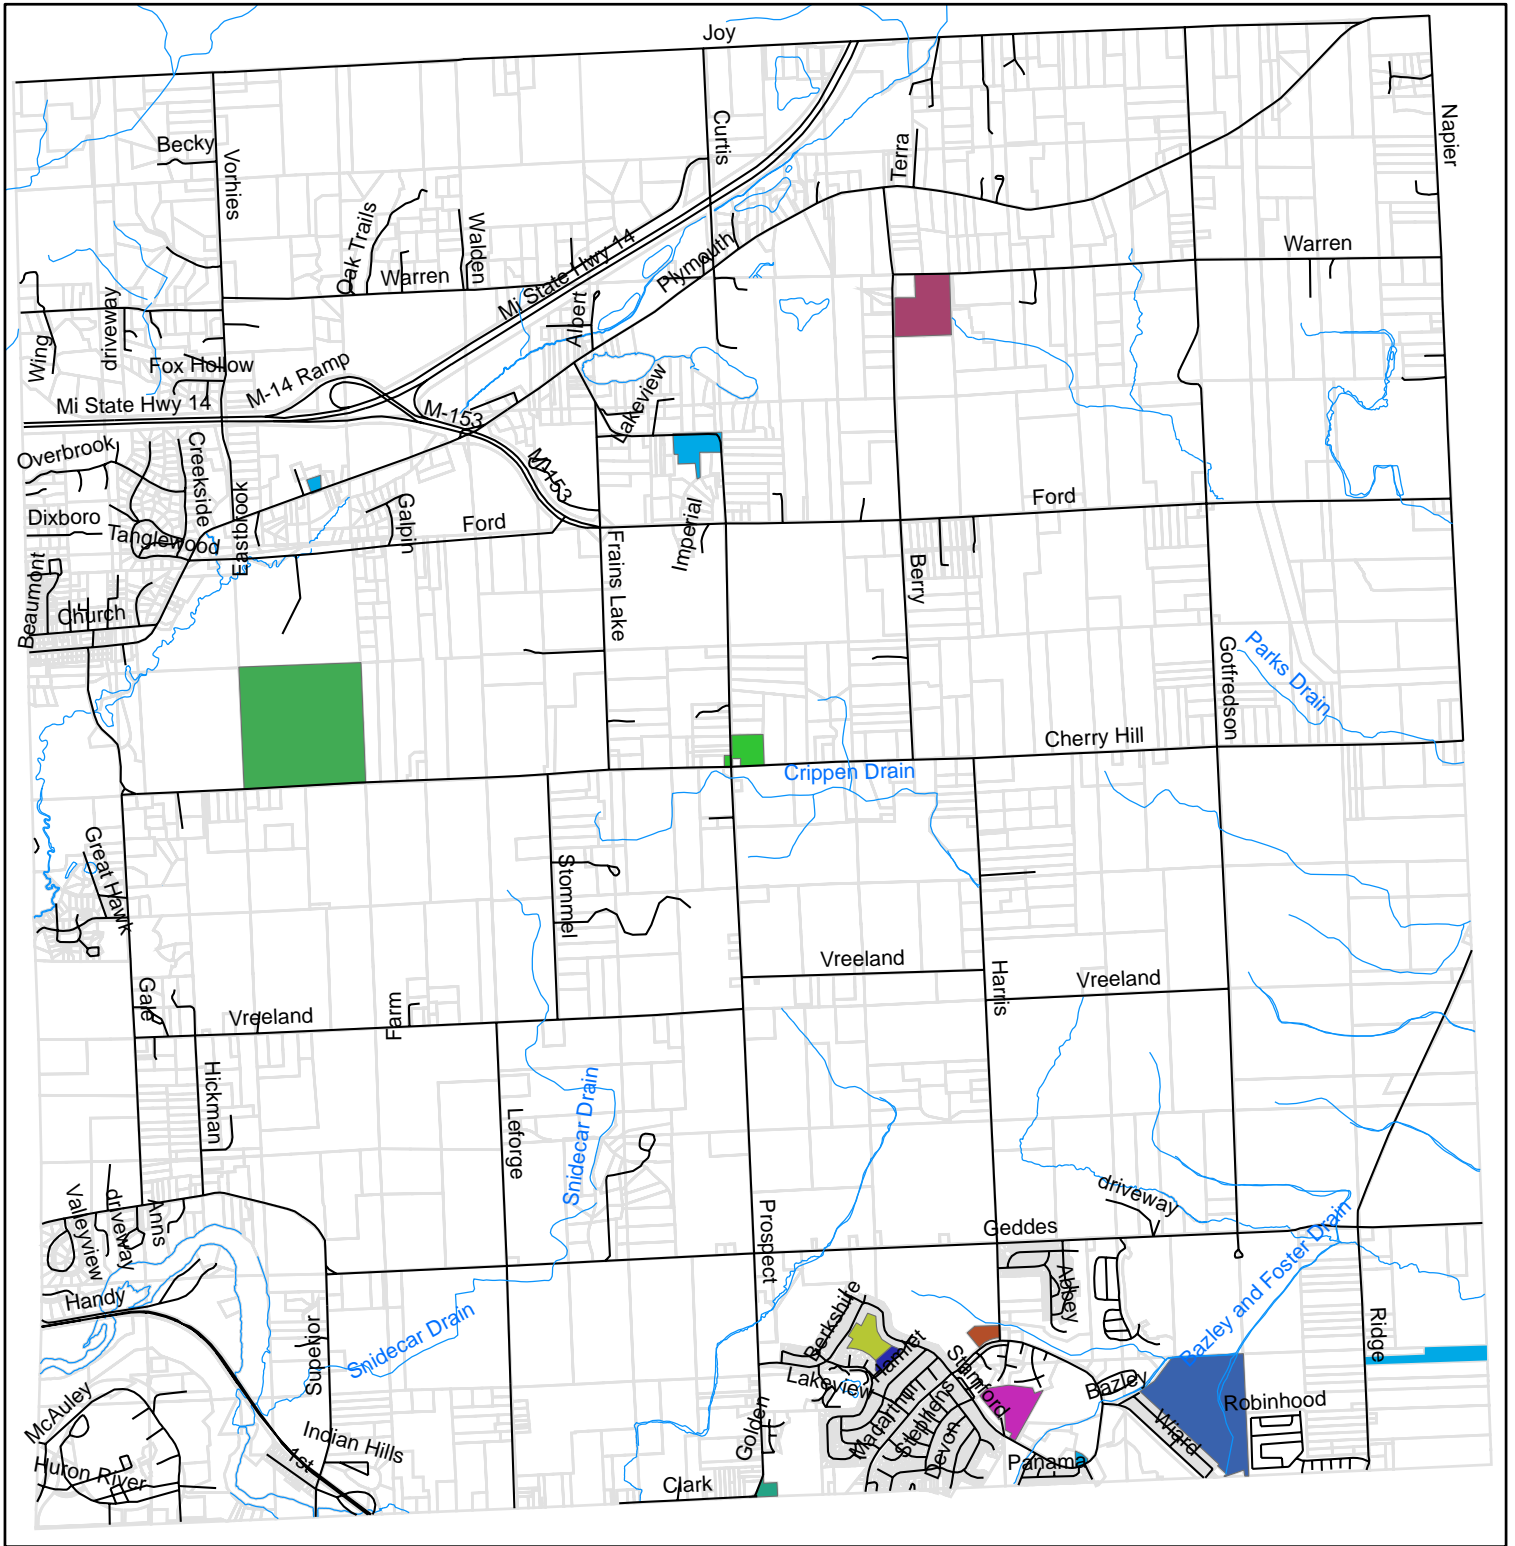

**SUPERIOR
TOWNSHIP**

Charter Township of Superior Parks

Superior Township Parks

- | | |
|---|--|
|  Parks and Recreation Building |  Norfolk Park |
|  Community Park |  Schock Park |
|  Fireman's Park |  Schroeter Park |
|  Harvest Moon Park |  Cherry Hill Preserve |
|  Oakbrook Park |  Unnamed |